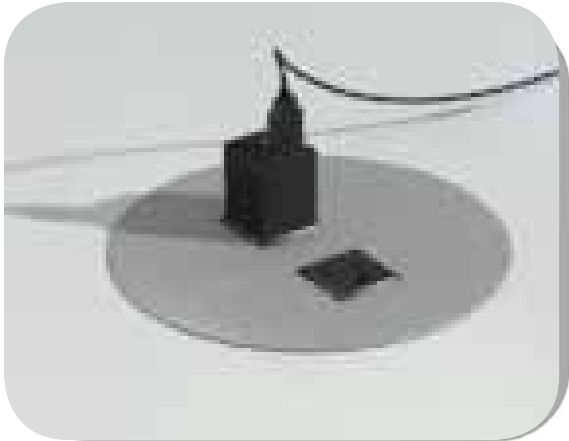

HPFi

Cove

2019 Pricing

PowerFlex™ Innovative Power Solutions

PowerFlex Cove™

Specifications

The Cove is a versatile power and charging solution designed to seamlessly integrate power and USB charging ports into a variety of spaces. Available in an array of configurations and flexible mounting options, the Cove can easily change any area into a powerful multifunctional space. Ideal applications include collaborative reception/lounge furniture, casegoods, tables and soft sided seating.

PowerFlex Cove Offers the Following:

The sky is the limit!

Multiple configurations mix A/C power and USB with three sleek finishes to meet all individual requirements.

Enhanced USB Charging Technology

Powered USB ports now charge your favorite devices while in use.

Spill Resistant Receptacles

Protect against unexpected spill hazards and provide freedom to mount the Cove face up in table surfaces.

Power Below the Work Surface

Convenience receptacles on select models provide additional power outlets for stationary accessories.

Rotated Receptacle Orientation

Receptacles are strategically positioned to optimize the surface area of each unit accommodating large and small device plugs.

- ETL Listed
- 12A, 120 VAC spill resistant receptacles
- USB 2.1A (10.5W) charging ports
- Integral circuit breaker protection for units with four or more receptacles
- Cord length: 108"
- 90° Flat plug with 45° rotation
- All metal construction.
- Clamp mount.
- Mounts to surface thicknesses: .75" - 1.25"