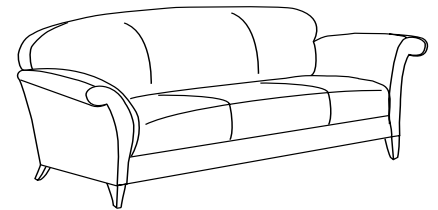

Scarlet

Goes Great with Work.®

From hospitality and healthcare to educational and corporate environments, **Scarlet** presents a distinctive scroll-arm design, creating impressive lounges, lobbies and other sitting areas. Taut seat, no-sag springs and high-density foam ensure long-term comfort and durability. Wood finish legs coordinate with wood end and cocktail tables. Ottoman available with wood legs and self-locking casters.

Scarlet Club Chair

Model Number: 6301
 Overall: 37"W x 32.5"D x 33.75"H
 Back: 21"W x 16.5"H
 Seat: 21"W x 22"D
 Seat Height from Floor: 19"
 Arm Height from Floor: 25.75"

6303 Sofa
6302 Loveseat
 Legacy LY614 Brite Red
6720 Coffee Table
 FM Natural

Scarlet Loveseat

Model Number: 6302
 Overall: 59"W x 32.5"D x 33.75"H
 Back: 44"W x 16.5"H
 Seat: 44"W x 22"D
 Seat Height from Floor: 19"
 Arm Height from Floor: 25.75"

6400 Ottoman
 BAM Foot, Black Finish
 Quattro 300-001 Deep Chrimson

Scarlet Sofa

Model Number: 6303
 Overall: 81"W x 32.5"D x 33.75"H
 Back: 66"W x 16"H
 Seat: 66"W x 20"D
 Seat Height from Floor: 19"
 Arm Height from Floor: 25.75"

Shown on front:
6301 Club Chair
 BLK Black
 Quattro 300-001 Deep Chrimson