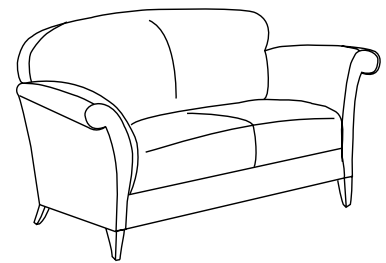

Scarlet

Goes Great with Work.®

From hospitality and healthcare to educational and corporate environments, **Scarlet** presents a distinctive scroll-arm design, creating impressive lounges, lobbies and other sitting areas. Taut seat, no-sag springs and high-density foam ensure long-term comfort and durability. Wood finish legs coordinate with wood end and cocktail tables. Ottoman available with wood legs and self-locking casters.

Scarlet Club Chair

Model Number: 6301
 Overall: 37"W x 32.5"D x 33.75"H
 Back: 21"W x 16.5"H
 Seat: 21"W x 22"D
 Seat Height from Floor: 19"
 Arm Height from Floor: 25.75"

6303 Sofa
6302 Loveseat
 Legacy LY614 Brite Red
6720 Coffee Table
 FM Natural

Scarlet Loveseat

Model Number: 6302
 Overall: 59"W x 32.5"D x 33.75"H
 Back: 44"W x 16.5"H
 Seat: 44"W x 22"D
 Seat Height from Floor: 19"
 Arm Height from Floor: 25.75"

6400 Ottoman
 BAM Foot, Black Finish
 Quattro 300-001 Deep Chrimson

Scarlet Sofa

Model Number: 6303
 Overall: 81"W x 32.5"D x 33.75"H
 Back: 66"W x 16"H
 Seat: 66"W x 20"D
 Seat Height from Floor: 19"
 Arm Height from Floor: 25.75"

Shown on front:
6301 Club Chair
 BLK Black
 Quattro 300-001 Deep Chrimson