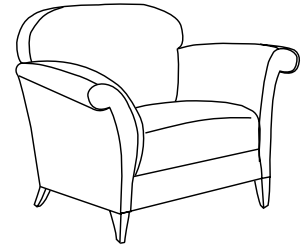

Scarlet

Goes Great with Work.®

From hospitality and healthcare to educational and corporate environments, **Scarlet** presents a distinctive scroll-arm design, creating impressive lounges, lobbies and other sitting areas. Taut seat, no-sag springs and high-density foam ensure long-term comfort and durability. Wood finish legs coordinate with wood end and cocktail tables. Ottoman available with wood legs and self-locking casters.

Scarlet Club Chair

Model Number: 6301
 Overall: 37"W x 32.5"D x 33.75"H
 Back: 21"W x 16.5"H
 Seat: 21"W x 22"D
 Seat Height from Floor: 19"
 Arm Height from Floor: 25.75"

6303 Sofa
6302 Loveseat
 Legacy LY614 Brite Red
6720 Coffee Table
 FM Natural

Scarlet Loveseat

Model Number: 6302
 Overall: 59"W x 32.5"D x 33.75"H
 Back: 44"W x 16.5"H
 Seat: 44"W x 22"D
 Seat Height from Floor: 19"
 Arm Height from Floor: 25.75"

6400 Ottoman
 BAM Foot, Black Finish
 Quattro 300-001 Deep Chrimson

Scarlet Sofa

Model Number: 6303
 Overall: 81"W x 32.5"D x 33.75"H
 Back: 66"W x 16"H
 Seat: 66"W x 20"D
 Seat Height from Floor: 19"
 Arm Height from Floor: 25.75"

Shown on front:
6301 Club Chair
 BLK Black
 Quattro 300-001 Deep Chrimson