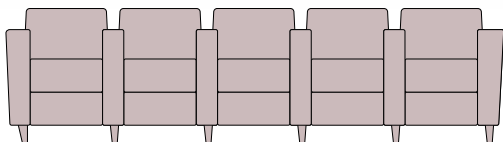

ACCOMPANY WOOD

For compact environments, **Accompany** loveseats and sofas are available without center arms and the club chair is available armless. Again, choose wood finish or aluminum/chrome finish metal legs with levelers. Accompany's curvilinear design and substantial visual scale blend to complement contemporary areas. Optional fabric combinations provide even more options for innovative interior designs. Caster option also available for use as a conference chair.

5905 Loveseat-No Center Arm
PW Pearwood
COM Fabric

5904 Armless Chair
PW Pearwood
COM Fabric

MODULAR

5903 Three-Seat Lounge
WC Windsor Cherry
COM Fabric

Center Seat
5911
5911MET

Center Arm
5912
5912MET

Left End
5913
5913MET