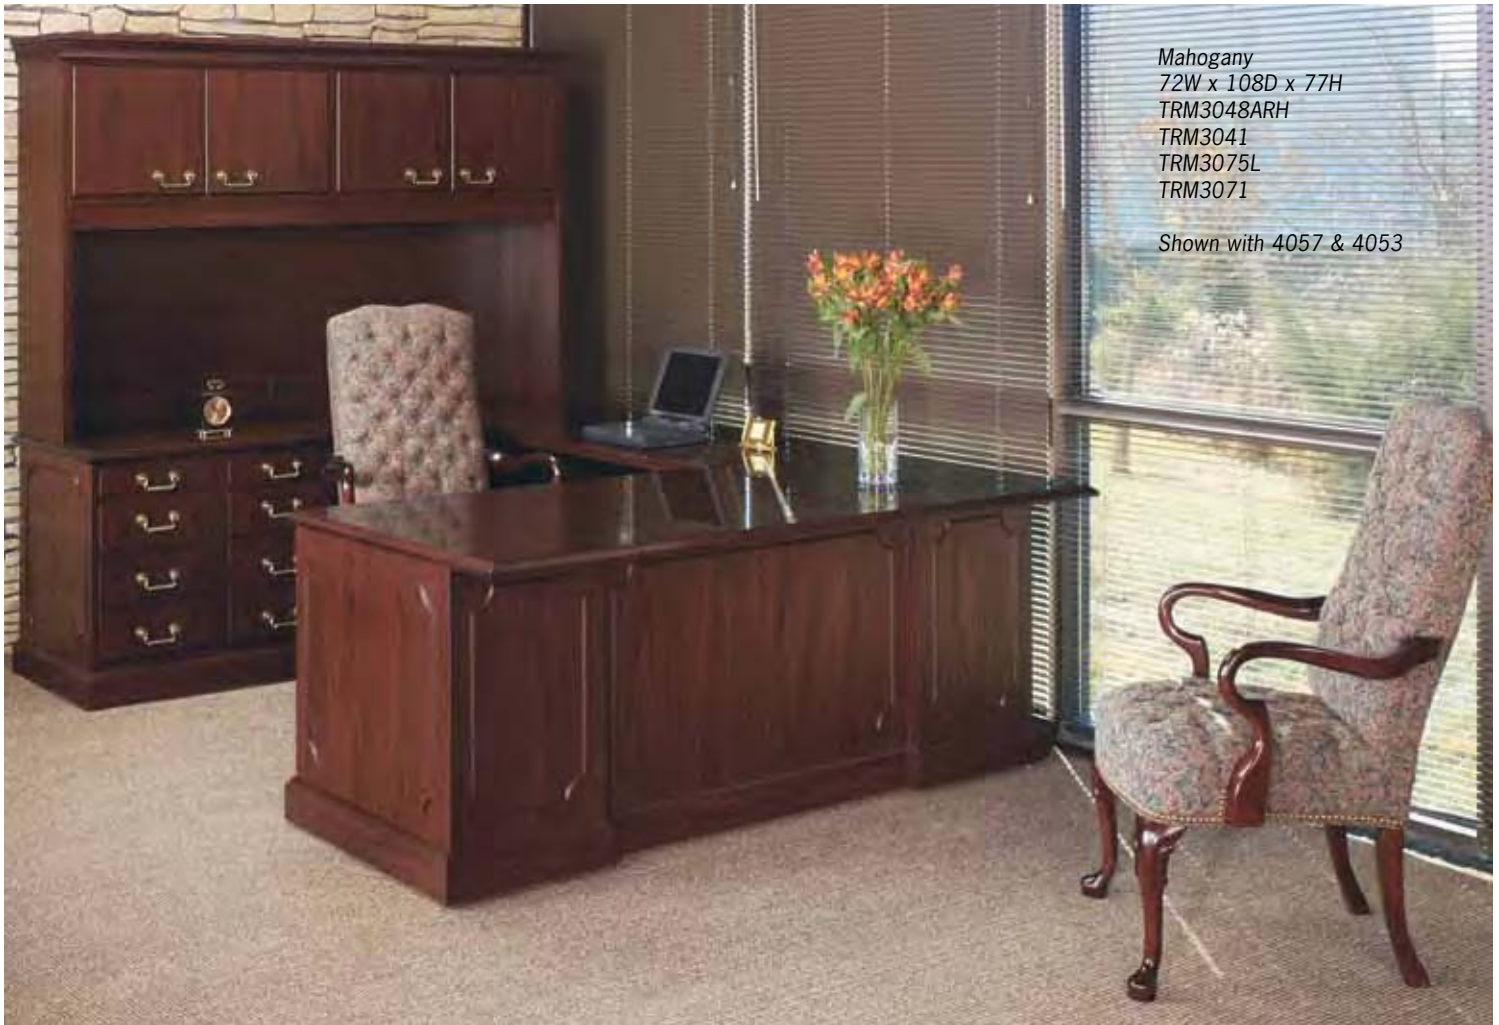

BEDFORD

Mahogany
72W x 108D x 77H
TRM3048ARH
TRM3041
TRM3075L
TRM3071

Shown with 4057 & 4053