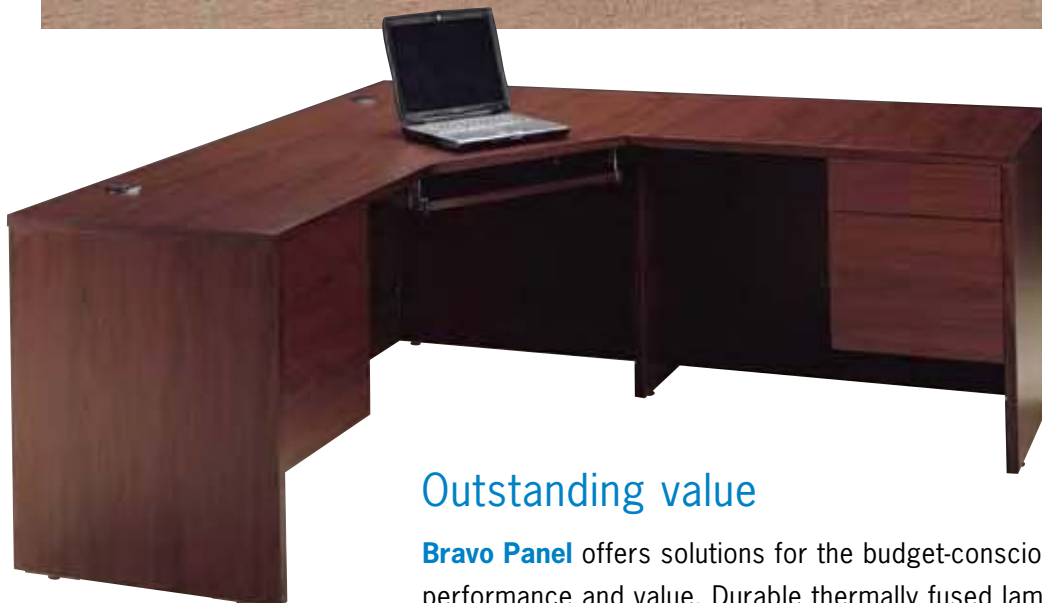

Mahogany
72W x 72D x 29H
BPM451L
BPM452R

Outstanding value

Bravo Panel offers solutions for the budget-conscious, built with integrity for lasting performance and value. Durable thermally fused laminates. Full and $\frac{3}{4}$ pedestals available; all include 5-sided drawers with steel ball-bearing suspensions. Wrench adjustable leveling glides with steel supports. Extensive range of models for multiple office applications. Choose Natural Maple, Medium Oak, Mahogany, Gunstock Walnut or Grey.