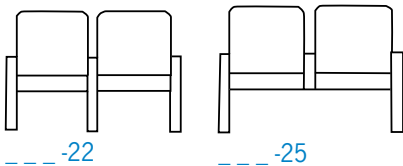

Choose from 4 arm/back profile options
and 2 leg configurations