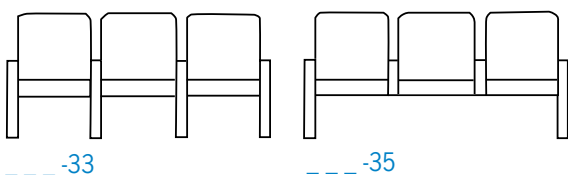

--- -22   --- -25

--- -33   --- -35