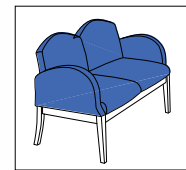

683U Open Back, Upolstered Rail
RM Rouge Mahogany
COM Fabric

693U Upolstered Over Lattice Back
RM Rouge Mahogany
COM Fabric

683C Open Back with Casters
RM Rouge Mahogany
COM Fabric

HiLEG

HiLeg is the synthesis of high-comfort reception/ lounge seating and wood-leg chair designs. Fully upholstered seats, backs and arms feature scale and materials for generous comfort. Choose from four distinct designs. Each includes chair, chair with casters, two-seat and three-seat models. All rest on a solid hardwood leg base available in any finish, standard or custom. Built as modular components, arms are upholstered separate from seat/back, allowing two-fabric combinations.

2 and 3 seat units available

8601 Chair
MAH Mahogany
Seat/Back: Radiance RA-014 Blue Topaz
Arms: Radiance Perforated PR-014 Blue Topaz

8701 Chair
MAH Mahogany
Radiance RA-014 Blue Topaz

8801 Chair
MAH Mahogany
Radiance RA-014 Blue Topaz