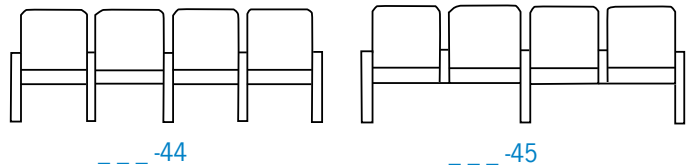

HIGH STREET

No one enjoys waiting, but **High Street** ganged lounge seating might just make you look at your watch a little less often.

The fully upholstered design offers visitors a comfortably soft touch on every surface. The **High Street** series offers four unique arm and back profiles available with or without center legs along with a glider option for hundreds of design configurations. Also available in a bariatric version.

Choose from 4 arm/back profile options
and 2 leg configurations